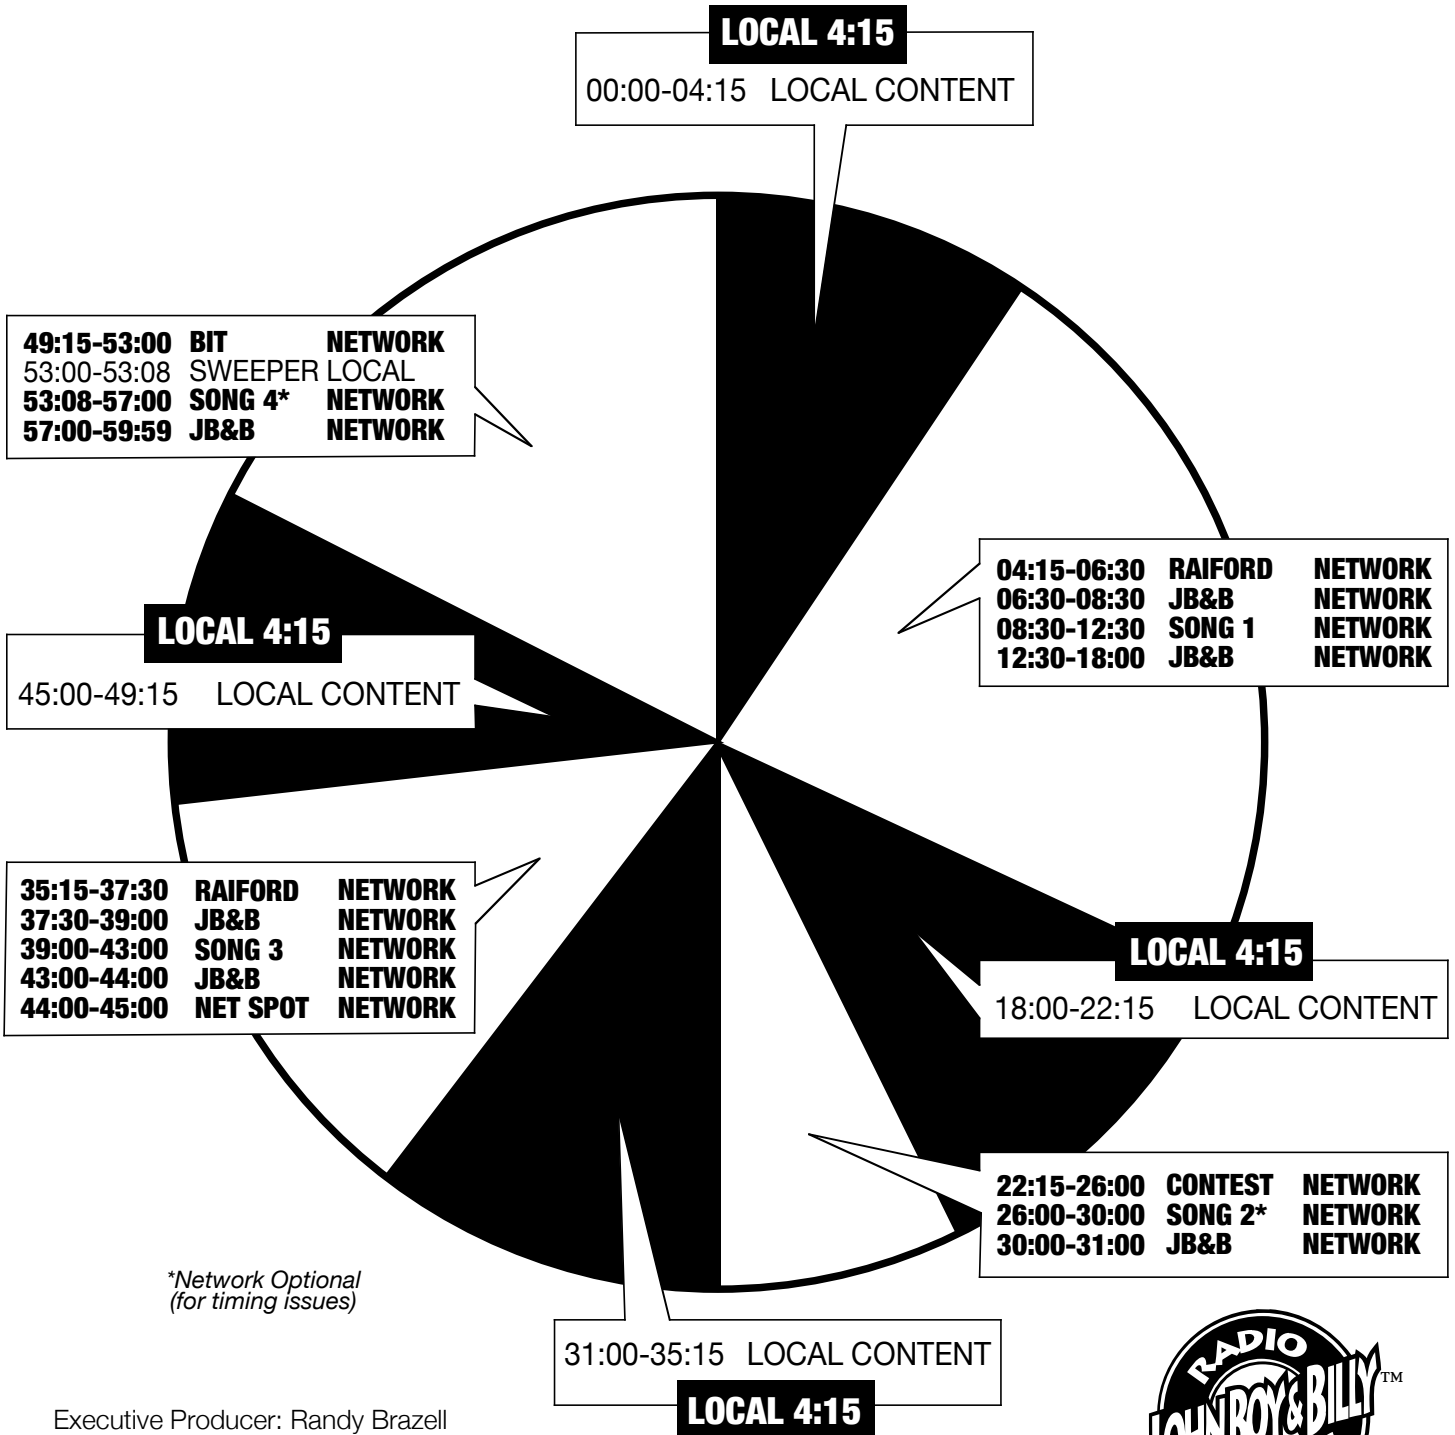

JOHN BOY & BILLY

WEEKDAY NETWORK SCHEDULE - HOURS 1, 2 & 3

**Network Optional
(for timing issues)*

Executive Producer: Randy Brazell
 Associate Producer: Jackie Curry-Lynch
 Director of Affiliate Sales: Marty Lambert
 Director of Engineering: Barry Hopson